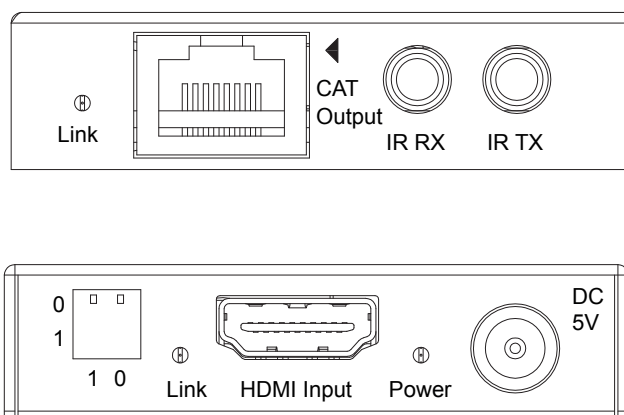

# EX40B-KIT

Slim Line HDMI Extender Set - 40m @ 1080p (1080i up to 50m) & Bi-directional IR

## Description

Our Slim-Line EX40B-KIT HDMI™ extender set offers HDMI distribution over a single CAT cable at outstanding value. The product delivers HDMI & Bi-directional IR up to lengths of 40m @ 1080p and 50m @ 1080i.

## Specifications

Extends HDMI up to a distances of 40m over a single CAT cable (1080i up to 50m)

Supports video resolutions including VGA-WUXGA and 480i-1080p

Supports Bi-directional IR from all input and output locations